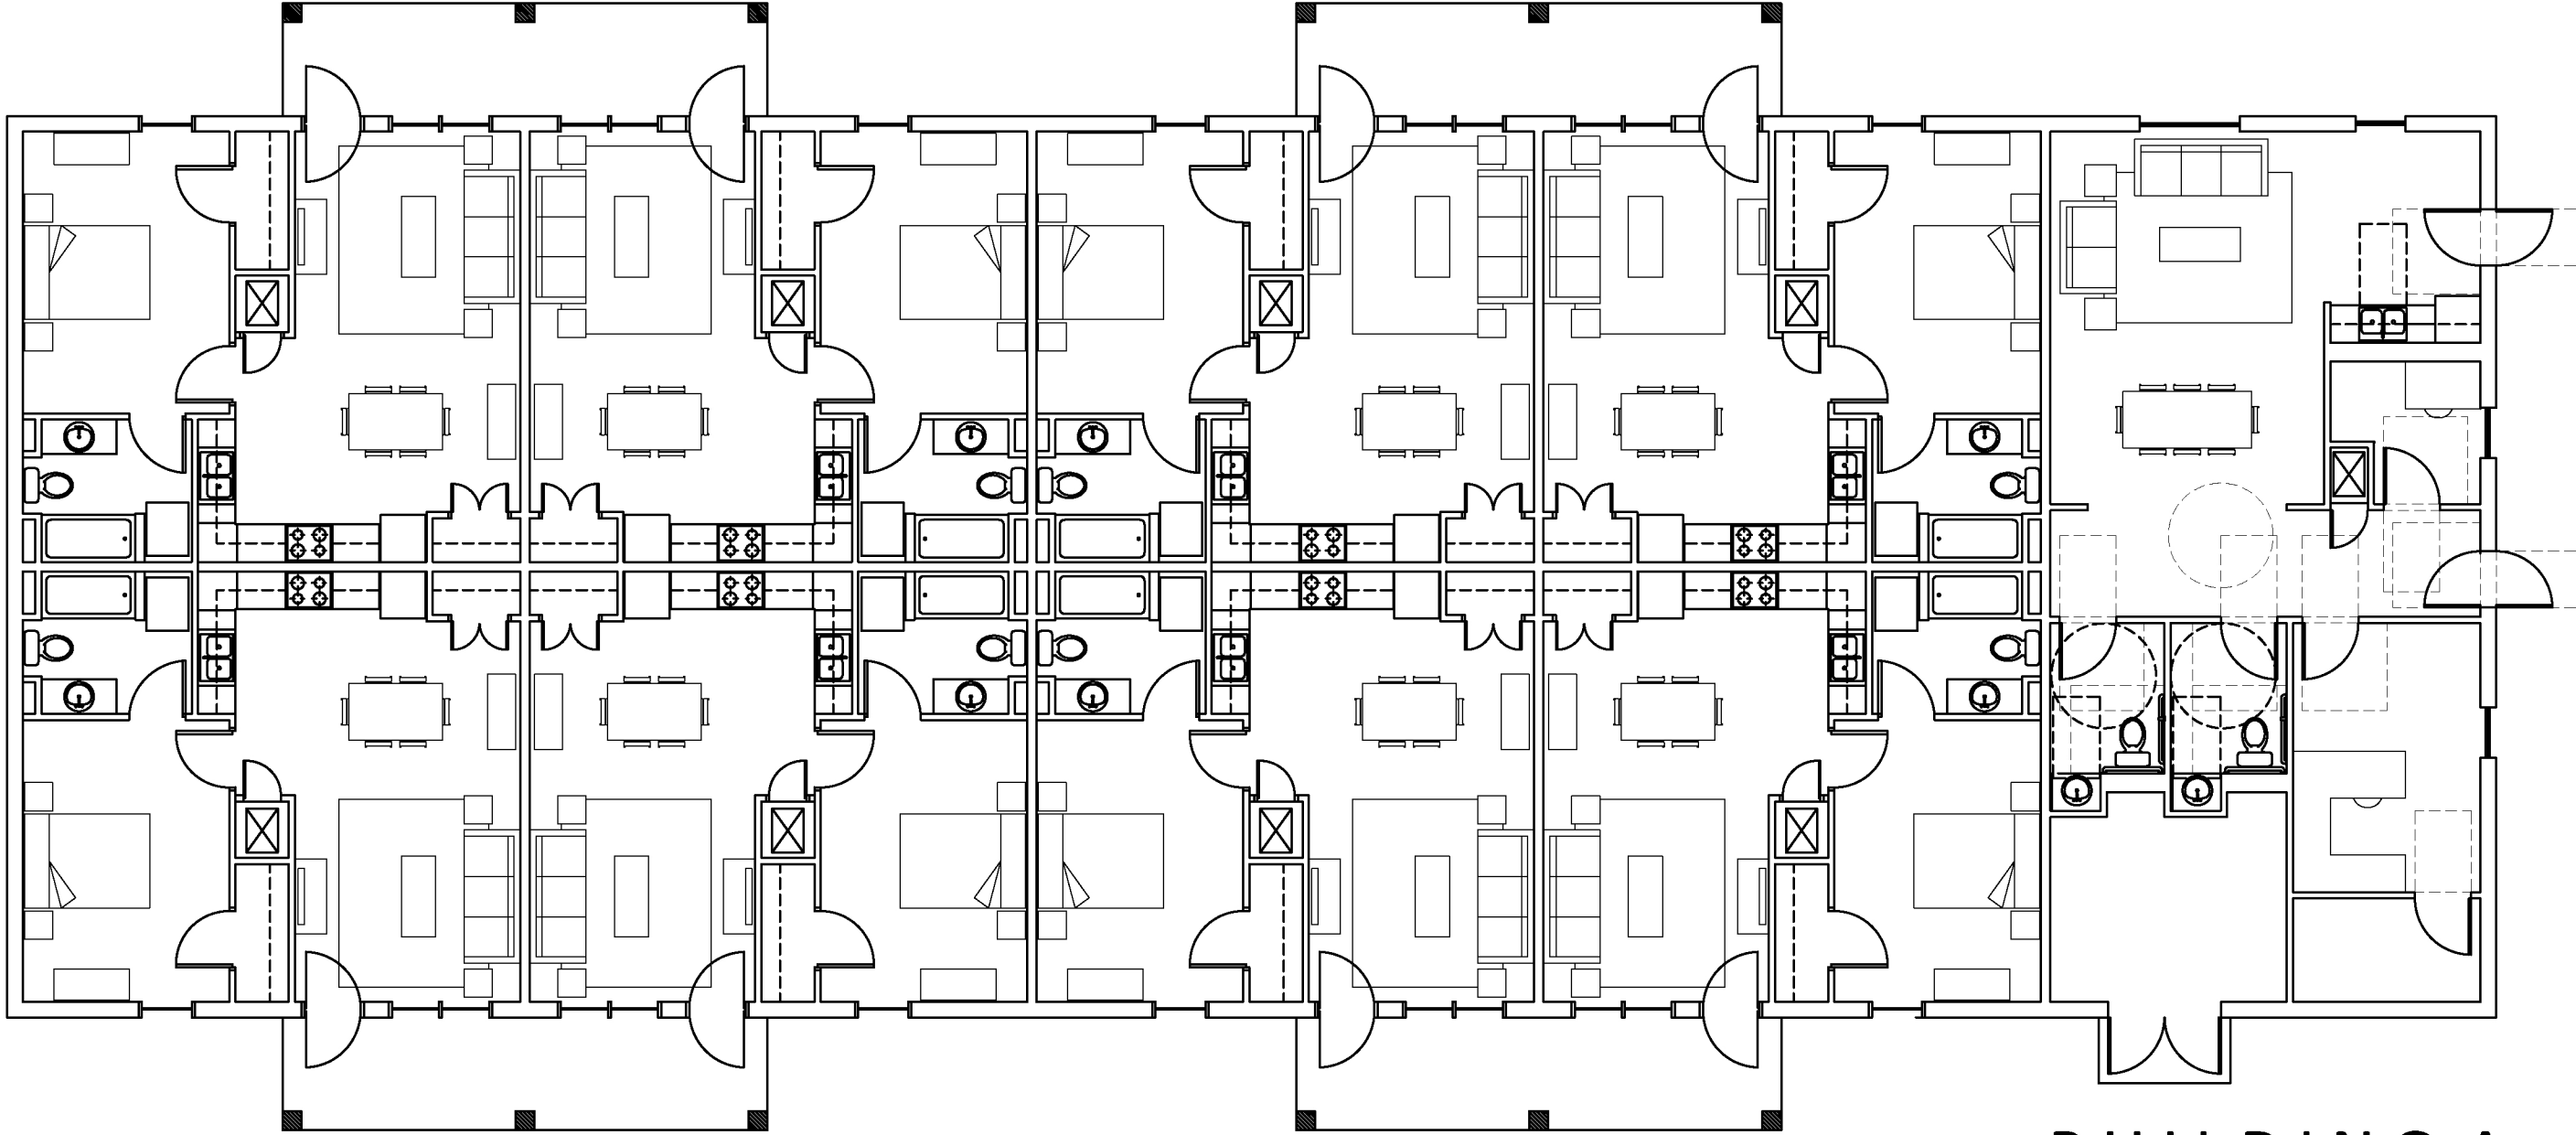

Bradford Manor Apartments

638 North McSweyn Place, Bruce, Mississippi

BUILDING A